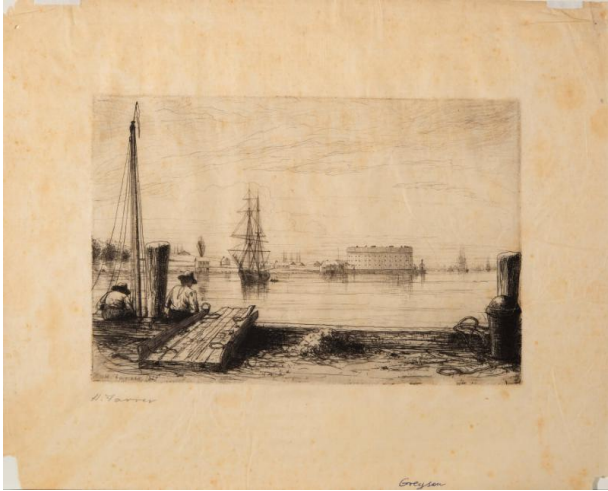

## View of New York Harbor and Governor's Island

### Dimensions

Image: 19.9 × 30 cm (7 13/16 × 11 13/16 in.) Sheet: 34.1 × 42.8 cm (13 7/16 × 16 7/8 in.)