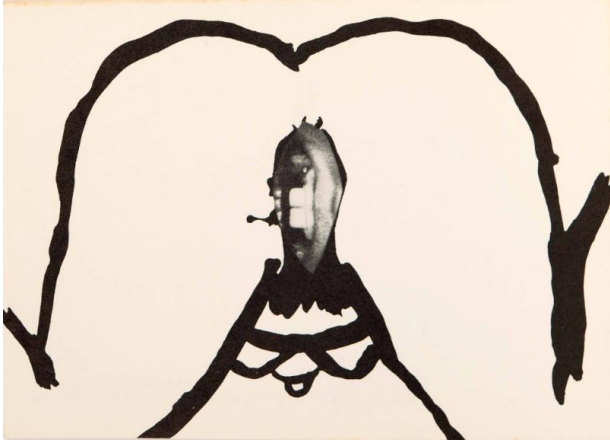

# Basic Detail Report

---

**Nothing is more deadly than a woman's  
bite but MONSTERS ARE INOFFENSIVE.**

**Primary Maker**

Daniel Spoerri

**Date**

1967

**Medium**

Photoreproduction and typeset on card stock

**Dimensions**

Sheet: 10.9 × 16 cm (4 5/16 × 6 5/16 in.)

**Credit Line**

Partial Gift of Larry Miller and Sara Seagull, the Robert Watts Studio Archive and Museum Purchase, Richard R. Seidel Acquisition Fund for American and European Art and Class of 1921 Endowment Funds for Acquisitions