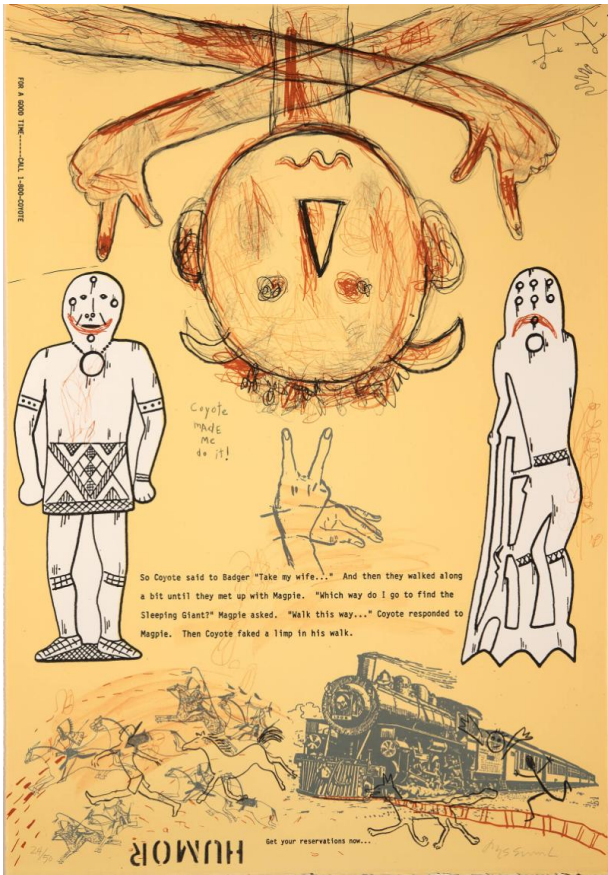

## Humor from the suite Survival

### Primary Maker

Jaune Quick-to-See Smith

### Dimensions

Sheet: 24 × 50 cm (9 7/16 × 19 11/16 in.)