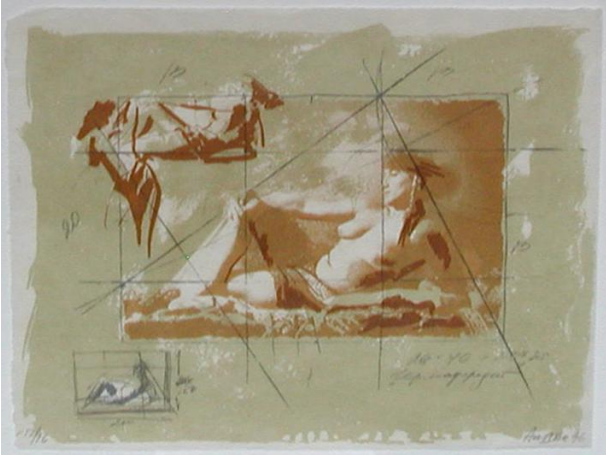

Basic Detail Report

Hermaphrodite

Primary Maker

Aidan Salakhova

Date

1996

Medium

Silkscreen on paper

Dimensions

Image: 47 × 61.5 cm (18 1/2 × 24 3/16 in.) Sheet: 47 × 61.5 cm (18 1/2 × 24 3/16 in.)

Credit Line

Gift of Dianne Beal and Paul Blue