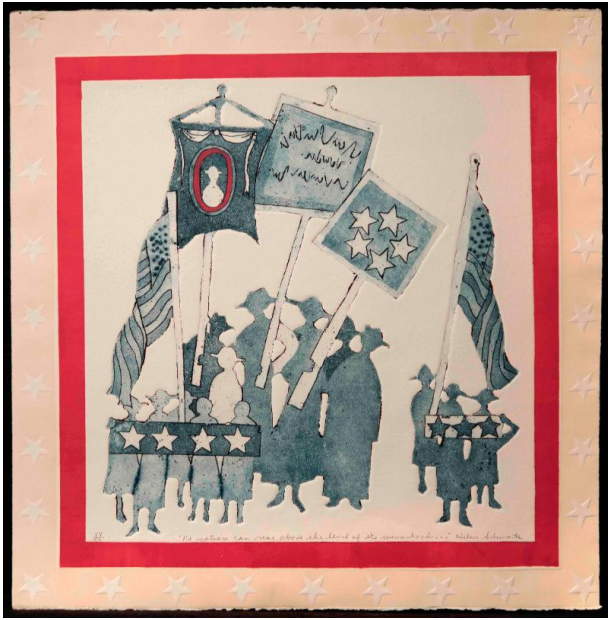

Basic Detail Report

No nation can rise above the level its womanhood from The Woman Portfolio

Primary Maker

Helen Schwartz

Date

1976-1978

Medium

Color intaglio and relief on Arches paper

Dimensions

Image: 56.5 × 55.6 cm (22 1/4 × 21 7/8 in.) Sheet: 56.5 × 55.6 cm (22 1/4 × 21 7/8 in.)

Credit Line

Gift of Joan Needham