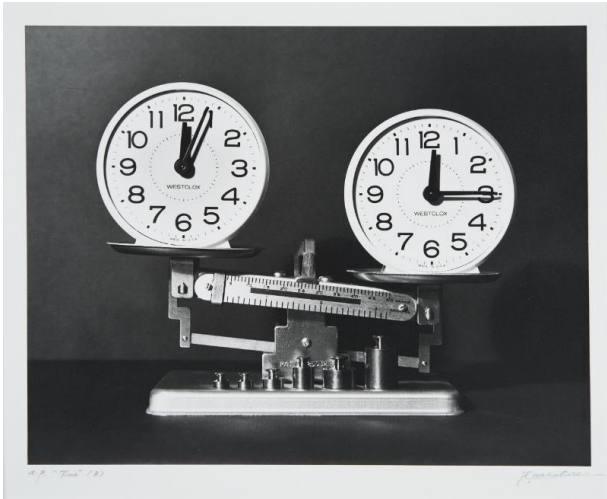

Basic Detail Report

Time (B)

Primary Maker

Kenji Nakahashi

Date

1980, printed 1985

Medium

Gelatin silver print on paper mounted on matboard

Dimensions

Image: 26.6 × 33.6 cm (10 1/2 × 13 1/4 in.) Sheet: 26.6 ×

33.6 cm (10 1/2 × 13 1/4 in.) Mat: 35.5 × 45.7 cm (14 × 18 in.)

Credit Line

Anonymous gift in memory of Kenji Nakahashi