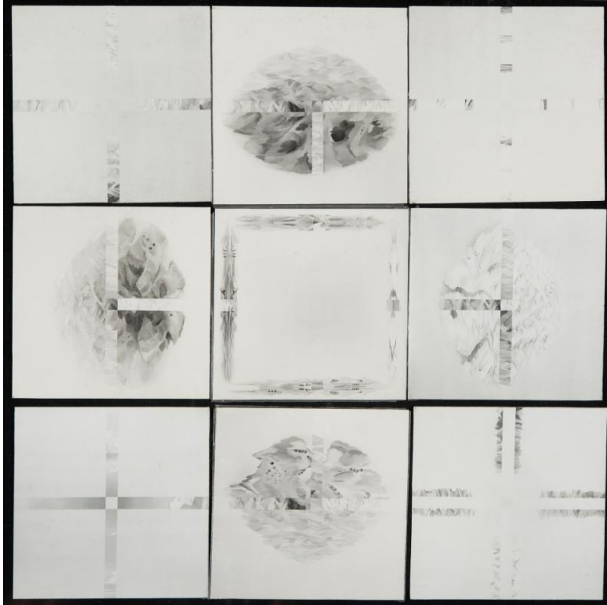

## Ceiling "Seasons"

### Medium

Gelatin silver print on photographic paper, tape

### Dimensions

Image (.01A-I): 11.9 × 11.9 cm (4 11/16 × 4 11/16 in.)

Sheet (.01A-I): 11.9 × 11.9 cm (4 11/16 × 4 11/16 in.)

Overall: 35.8 x 35.9 cm (14 1/8 x 14 1/8 in.)