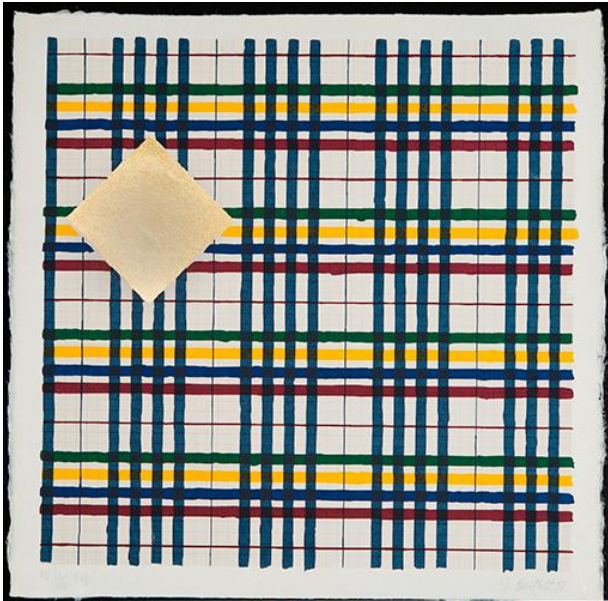

Basic Detail Report

Homan-Ji

Primary Maker

Jennifer Bartlett

Date

1993

Medium

Screenprint and gold leaf on handmade Japanese mulberry paper (called Echizen Kizuko Hosho paper)

Dimensions

Image: 43.6 x 44.1 cm (17 3/16 x 17 3/8 in.) Sheet: 48.5 x 49.2 cm (19 1/8 x 19 3/8 in.)

Credit Line

Gift of Donald and Ann McPhail