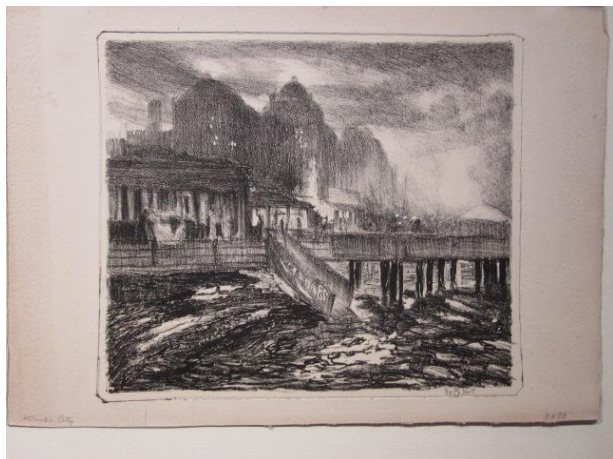

Basic Detail Report

Atlantic City

Primary Maker

George Overbury "Pop" Hart

Date

1924

Medium

Lithograph

Dimensions

Image: 19.2 x 22.4 cm (7 9/16 x 8 13/16 in.) Sheet: 22 x 31.8 cm (8 11/16 x 12 1/2 in.)

Credit Line

Gift of the estate of Jeanne Overbury Hart