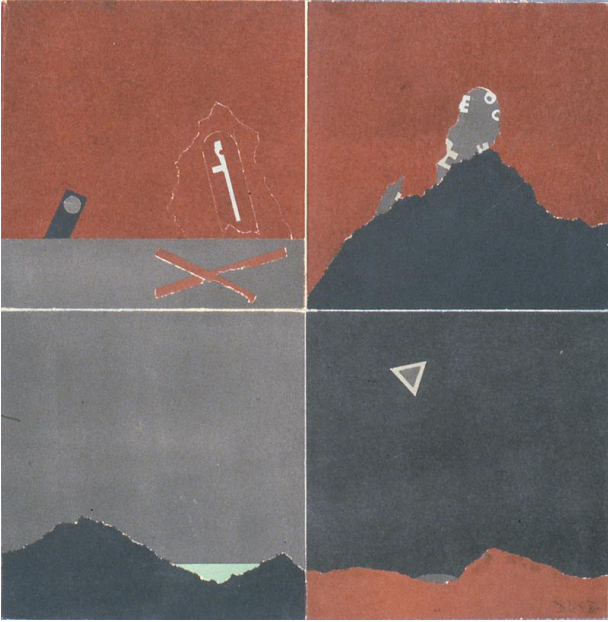

Basic Detail Report

Dark Modules

Primary Maker

Yuri Dikov

Date

1974

Medium

Paper collage on paper

Dimensions

Image: 60 x 59.9 cm (23 5/8 x 23 9/16 in.) Sheet: 60 x 59.9 cm (23 5/8 x 23 9/16 in.)

Credit Line

Norton and Nancy Dodge Collection of Nonconformist Art from the Soviet Union