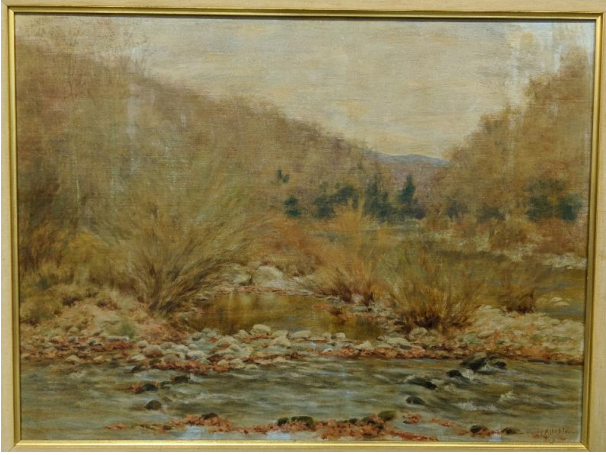

Basic Detail Report

Autumn Landscape with Stream

Primary Maker

Harry Allchin

Date

1902

Medium

Oil on canvas

Dimensions

Stretcher: 45.1 × 61 cm (17 3/4 × 24 in.) Frame: 60.5 × 75.3 × 3.8 cm (23 13/16 × 29 5/8 × 1 1/2 in.)

Credit Line

Gift of Susan E. Allchin