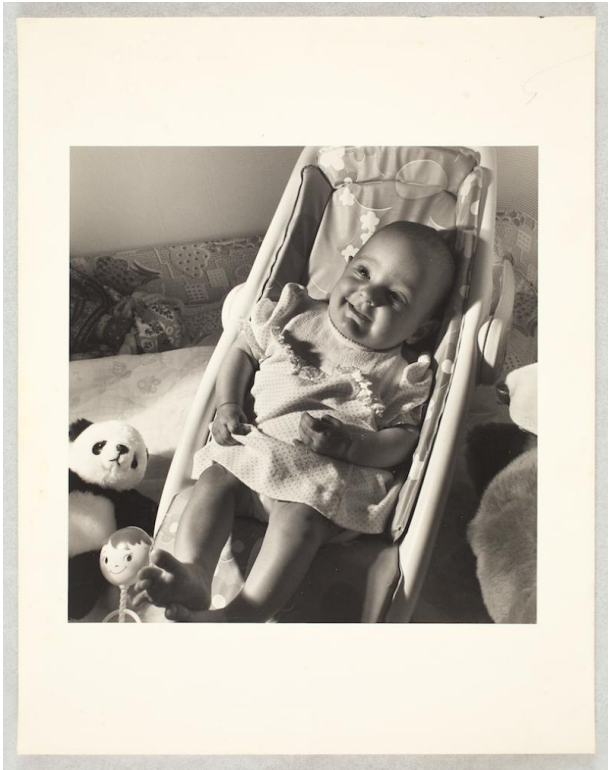

Basic Detail Report

Molly at 3 months

Primary Maker

Larry Fink

Date

1979

Medium

Gelatin silver print on paper

Dimensions

Image: 22.8 x 22.4 cm (9 x 8 13/16 in.) Sheet: 35.2 x 27.5 cm (13 7/8 x 10 13/16 in.)

Credit Line

Gift of Joan Snyder