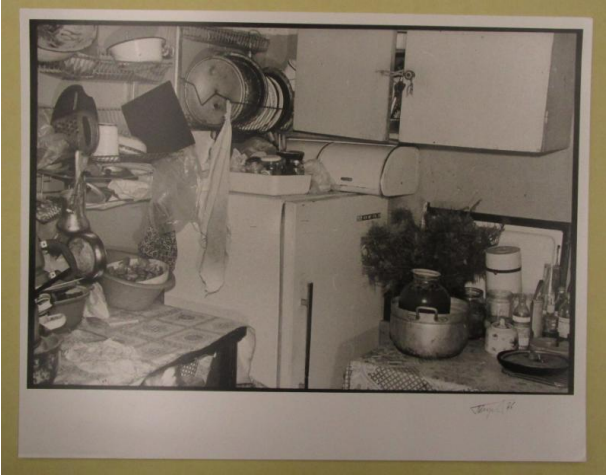

Basic Detail Report

Communal Apartment

Primary Maker

Georgy Kiesewalter

Date

1985

Medium

Gelatin silver print on paper

Dimensions

Image: 22.8 × 34.3 cm (9 × 13 1/2 in.) Sheet: 22.8 × 34.3

cm (9 × 13 1/2 in.)

Credit Line

Norton and Nancy Dodge Collection of Nonconformist Art from the Soviet Union