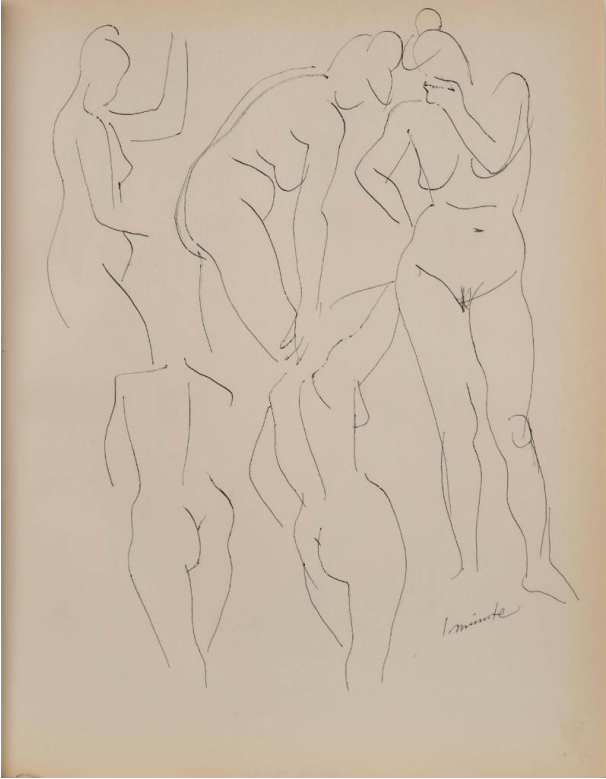

Basic Detail Report

[1 Minute]

Primary Maker

Julian de Miskey

Date

undated

Medium

Ballpoint pen

Dimensions

Image: 27.6 x 21.5 cm (10 7/8 x 8 7/16 in.) Sheet: 27.6 x 21.5 cm (10 7/8 x 8 7/16 in.)

Credit Line

Gift of Shari de Miskey