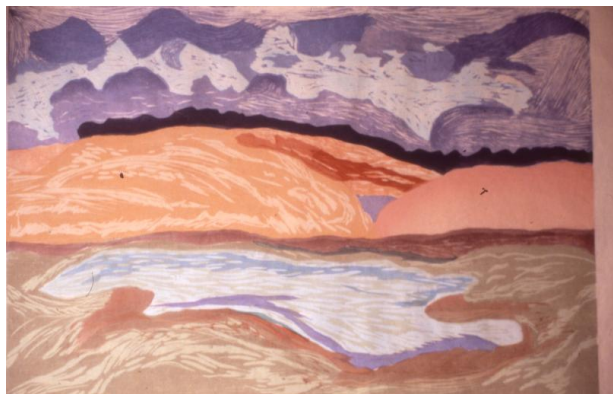

Basic Detail Report

Indigo Maru

Primary Maker

Gail C. Flanery

Date

1989

Medium

Woodcut on paper

Dimensions

Image: 61 x 90.2 cm (24 x 35 1/2 in.) Sheet: 74.7 x 106 cm (29 7/16 x 41 3/4 in.)

Credit Line

1989 RAPS Commission