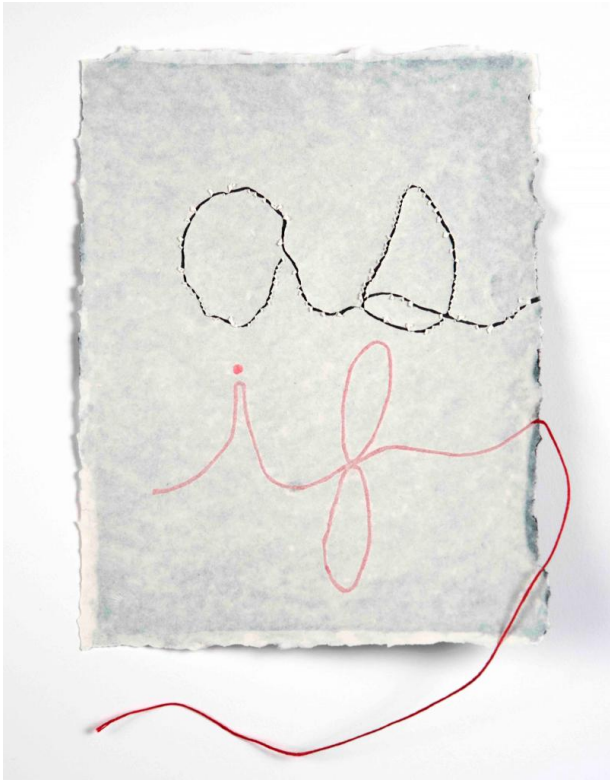

Basic Detail Report

as if

Primary Maker

Buzz Spector

Date

2002

Medium

Paper pulp and string on handmade paper

Dimensions

Image: 29 × 23 cm (11 7/16 × 9 1/16 in.) Sheet: 29 × 23 cm (11 7/16 × 9 1/16 in.)

Credit Line

Gift of the Brodsky Center (formerly Gift of Rutgers Center for Innovative Print and Paper)