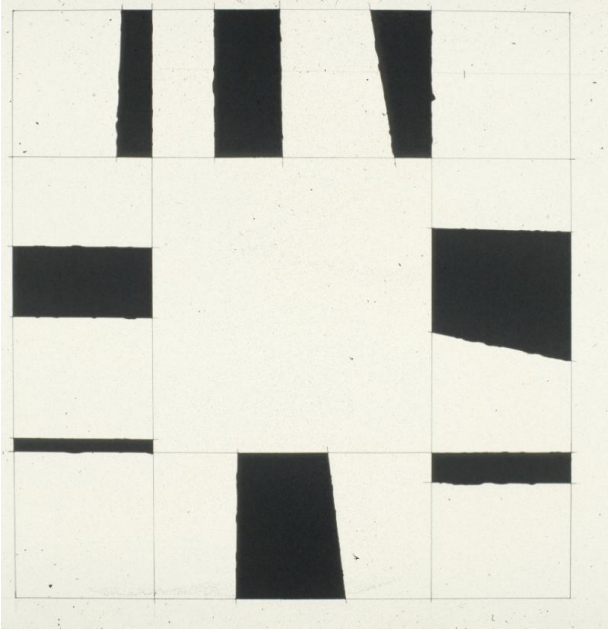

Basic Detail Report

Process IX

Primary Maker

Leonhard Lapin

Date

1984

Medium

Lithograph on paper

Dimensions

Image: 42 × 40.2 cm (16 9/16 × 15 13/16 in.) Sheet: 62.1 × 59 cm (24 7/16 × 23 1/4 in.)

Credit Line

Norton and Nancy Dodge Collection of Nonconformist Art from the Soviet Union