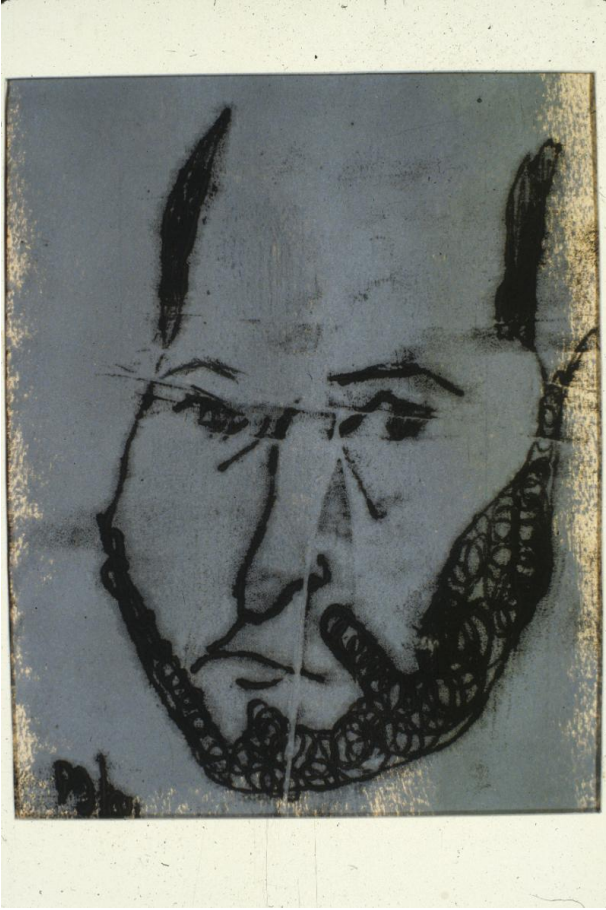

Basic Detail Report

(Self-Portrait)

Primary Maker

Anatolii Basin

Date

1974

Medium

Monotype on paper

Dimensions

Image: 28.7 × 20.4 cm (11 5/16 × 8 1/16 in.) Sheet: 28.7 × 20.4 cm (11 5/16 × 8 1/16 in.)

Credit Line

Norton and Nancy Dodge Collection of Nonconformist Art from the Soviet Union