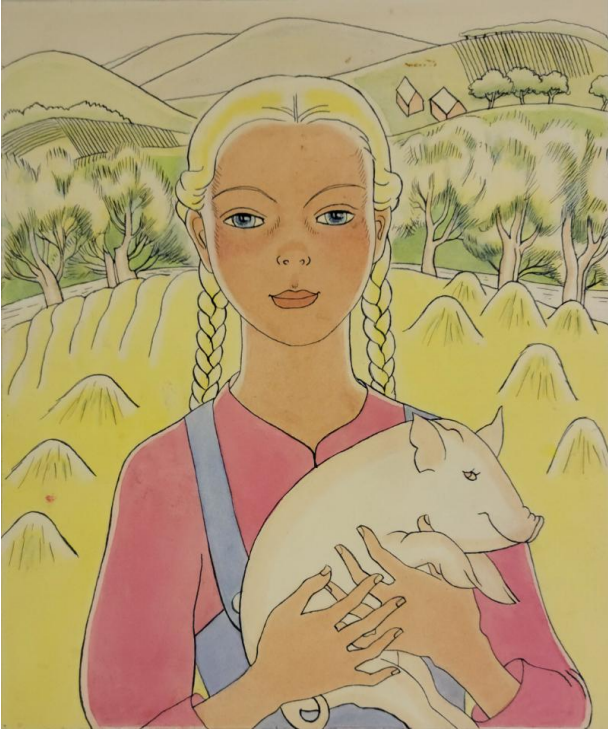

Basic Detail Report

Cover for Thimble Summer

Primary Maker

Elizabeth Enright

Date

1938

Medium

Ink and watercolor on paper

Dimensions

Image: 25 × 21.6 cm (9 13/16 × 8 1/2 in.) Sheet: 35.4 × 29 cm (13 15/16 × 11 7/16 in.)

Credit Line

Gift of Nicholas, Robert, and Oliver Gillham