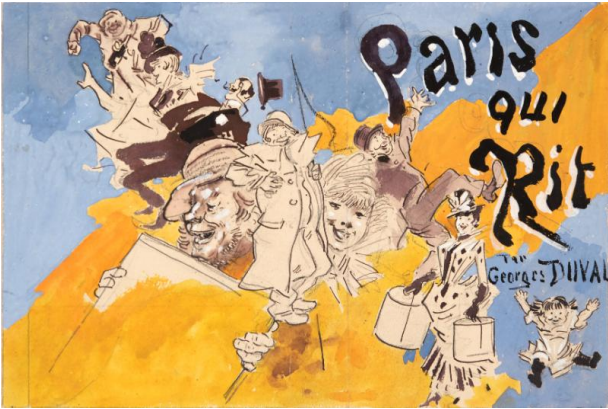

## Study for the color lithographic cover illustration for George Duval's Paris qui rit

**Primary Maker**  
Jules Chéret

**Date**  
1886