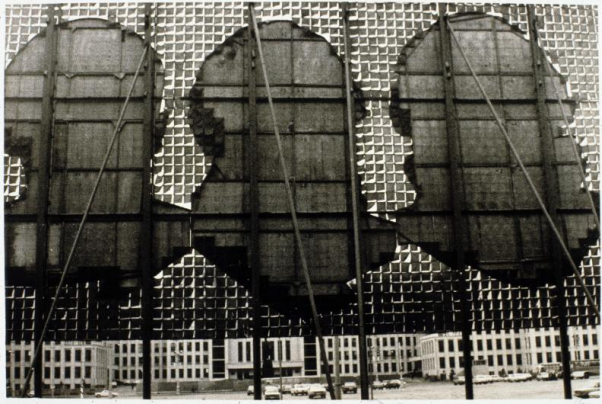

Basic Detail Report

Crisis

Primary Maker

Ivan Petrovich

Date

1987

Medium

Photograph on paper

Dimensions

Image: 16.6 × 25.2 cm (6 9/16 × 9 15/16 in.) Sheet: 16.6 × 25.2 cm (6 9/16 × 9 15/16 in.)

Credit Line

Norton and Nancy Dodge Collection of Nonconformist Art from the Soviet Union