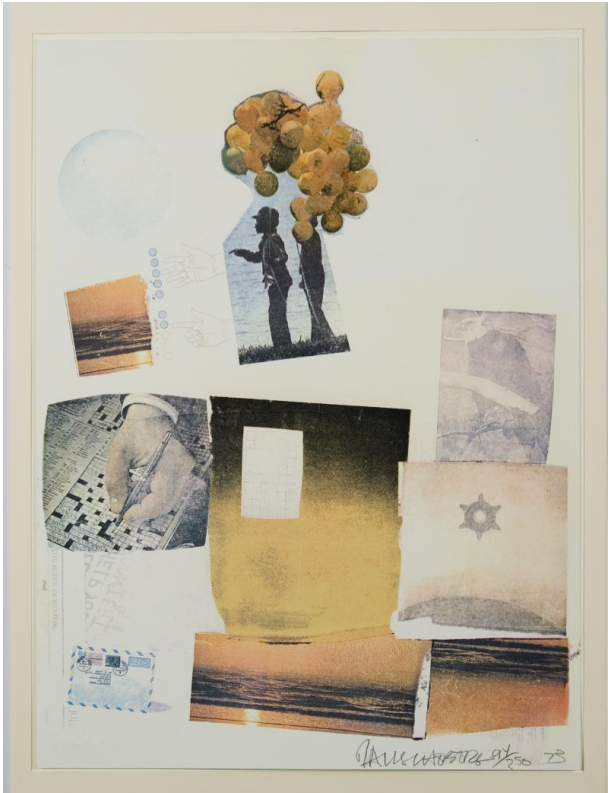

Basic Detail Report

Support

Primary Maker

Robert Rauschenberg

Date

1973

Medium

Photolithograph on paper

Dimensions

Image: 75 × 56 cm (29 1/2 × 22 1/16 in.) Sheet: 75 × 56 cm (29 1/2 × 22 1/16 in.)

Credit Line

Gift of Argosy Partners and Bond Street Partners