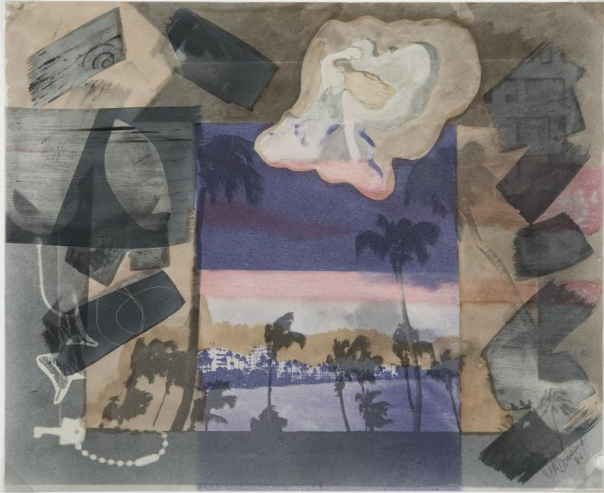

# Basic Detail Report

---

× 11 in.)

## Miami Roulette

### Dimensions

Image: 22.8 × 28 cm (9 × 11 in.) Sheet: 22.8 × 28 cm (9