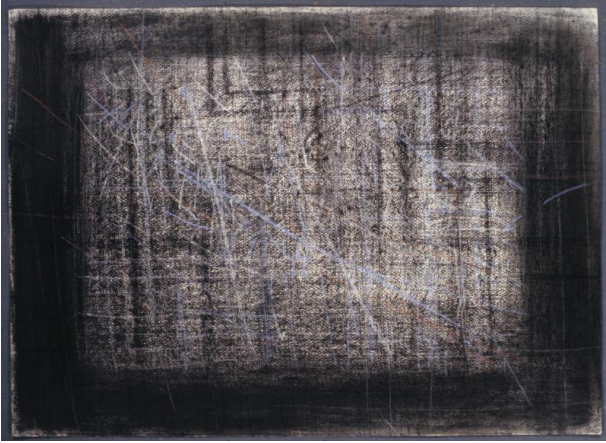

Basic Detail Report

(Composition)

Primary Maker

Evgenii Lindin

Date

1986

Medium

Oil pastel and pastel (?) on paper

Dimensions

Image: 73.5 × 102.5 cm (28 15/16 × 40 3/8 in.) Sheet: 73.5 × 102.5 cm (28 15/16 × 40 3/8 in.)

Credit Line

Norton and Nancy Dodge Collection of Nonconformist Art from the Soviet Union