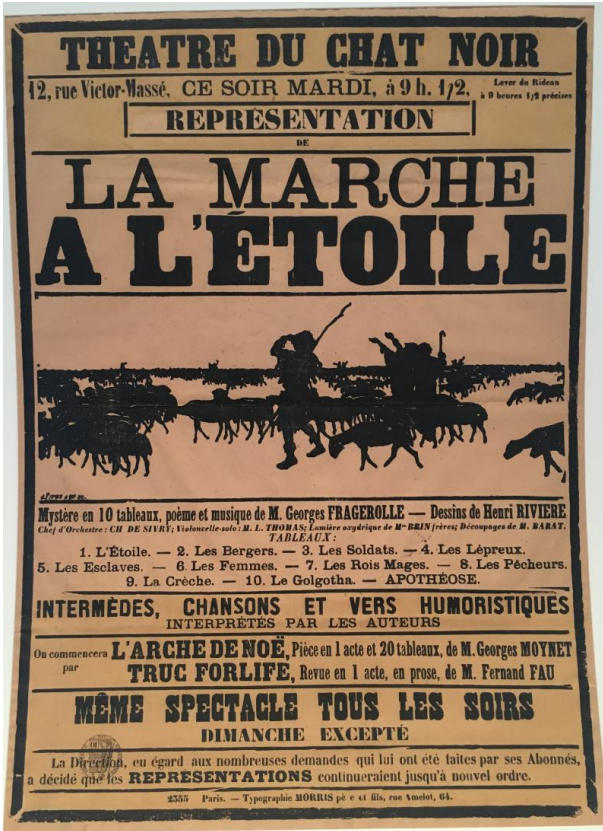

Basic Detail Report

Theatre du Chat Noir: La Marche a l'Etoile

Primary Maker

Henri Rivière

Date

c.1890

Medium

Handcolored photorelief on paper

Dimensions

Image: 60.1 × 41.6 cm (23 11/16 × 16 3/8 in.) Sheet: 60.1 × 41.6 cm (23 11/16 × 16 3/8 in.)

Credit Line

David A. and Mildred H. Morse Art Acquisition Fund