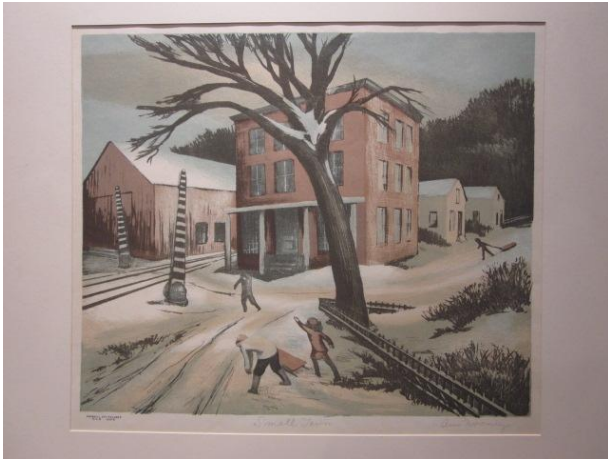

Basic Detail Report

Small Town

Primary Maker

Ann Nooney

Date

1936

Medium

Color lithograph on paper

Dimensions

Image: 36.1 × 30.2 cm (14 3/16 × 11 7/8 in.) Sheet: 49.5 × 39.7 cm (19 1/2 × 15 5/8 in.)

Credit Line

Gift of Dr. David and Ruth Robinson Eisenberg