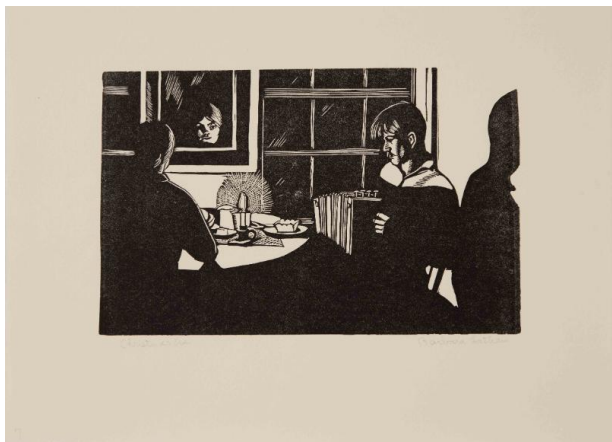

Basic Detail Report

Christmas Eve

Primary Maker

Barbara Latham

Date

1926

Medium

Woodcut on paper

Dimensions

Image: 14.6 × 23.1 cm (5 3/4 × 9 1/8 in.) Sheet: 24.3 × 33.4 cm (9 9/16 × 13 1/8 in.)

Credit Line

Gift of Dr. David and Ruth Robinson Eisenberg