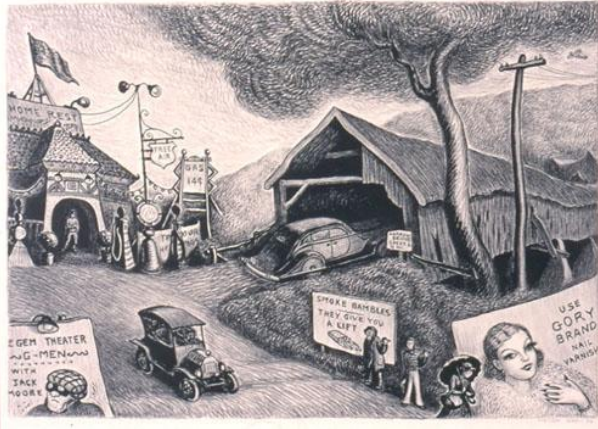

Basic Detail Report

Progress

Primary Maker

Wanda Hazel Gág

Date

1936

Medium

Lithograph on paper

Dimensions

Image: 20.6 × 29.9 cm (8 1/8 × 11 3/4 in.) Sheet: 29.4 × 40.5 cm (11 9/16 × 15 15/16 in.)

Credit Line

Gift of Dr. David and Ruth Robinson Eisenberg