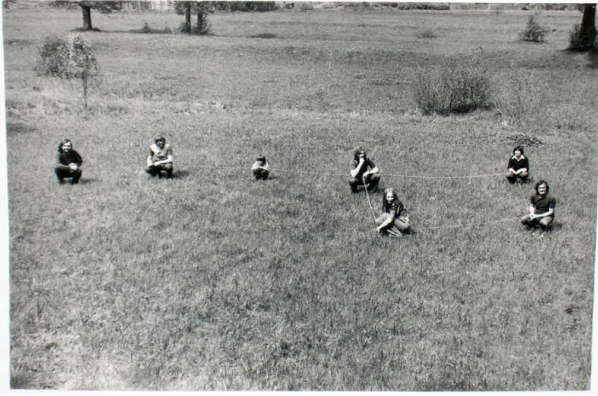

Basic Detail Report

Great Bear

Primary Maker

Valeriy Gerlovin (American, born 1945 in Vladivostok, Russia) and Rimma Gerlovina (American, born 1951 in Moscow, Russia)

Date

1977

Medium

Photograph on paper

Dimensions

Image: 11.5 × 17.5 cm (4 1/2 × 6 7/8 in.) Sheet: 11.5 × 17.5 cm (4 1/2 × 6 7/8 in.)

Credit Line

Norton and Nancy Dodge Collection of Nonconformist Art from the Soviet Union