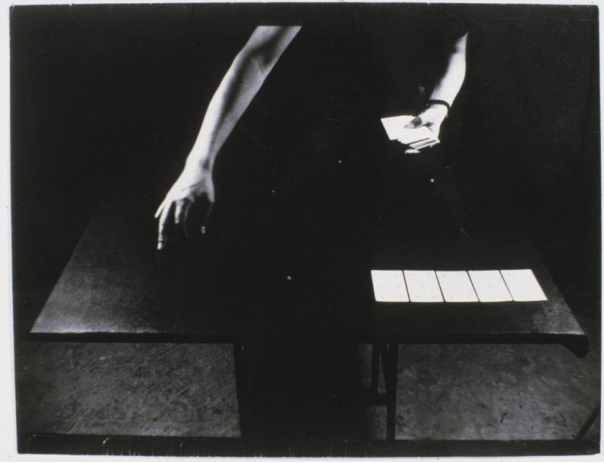

Basic Detail Report

Untitled

Primary Maker

Rostislav Lebedev

Date

undated

Medium

Gelatin silver print on paper

Dimensions

Image: 18.4 × 24.1 cm (7 1/4 × 9 1/2 in.) Sheet: 18.4 × 24.1 cm (7 1/4 × 9 1/2 in.)

Credit Line

Norton and Nancy Dodge Collection of Nonconformist Art from the Soviet Union