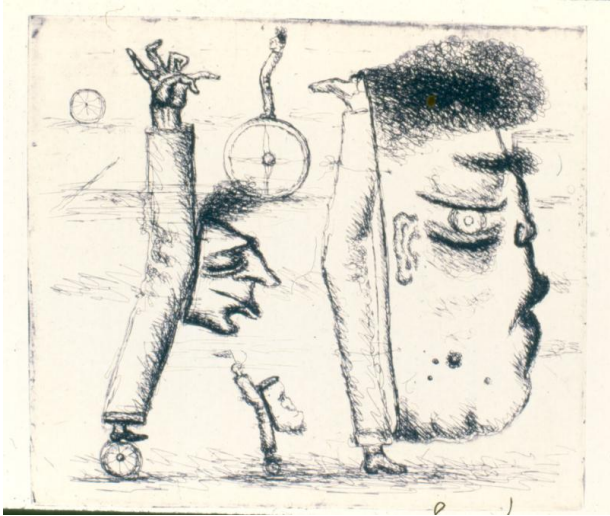

Basic Detail Report

Hierarchy III from the series City - Masks

Primary Maker

Vladimir Yankilevsky

Date

1973

Medium

Etching on paper

Dimensions

Image: 25.3 × 29.2 cm (9 15/16 × 11 1/2 in.) Sheet: 34 ×

40.1 cm (13 3/8 × 15 13/16 in.)

Credit Line

Norton and Nancy Dodge Collection of Nonconformist Art from the Soviet Union