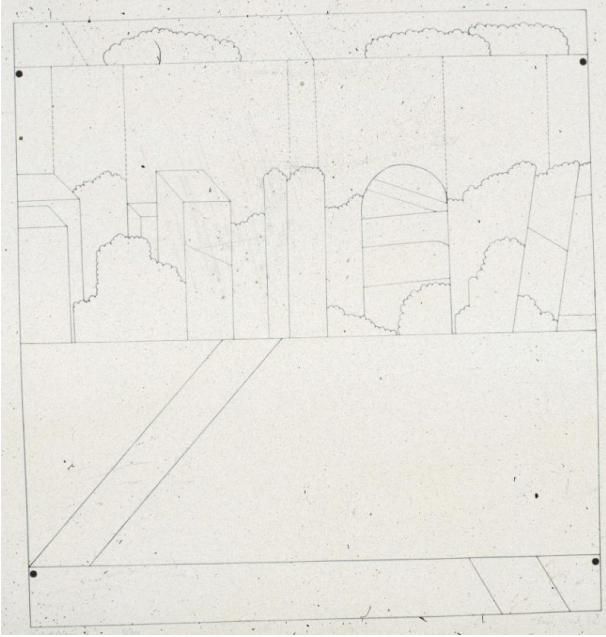

Basic Detail Report

Landscape 2

Primary Maker

Tonis Vint

Date

1972

Medium

Lithograph on paper

Dimensions

Image: 64 × 60.5 cm (25 3/16 × 23 13/16 in.) Sheet: 64 × 60.5 cm (25 3/16 × 23 13/16 in.)

Credit Line

Norton and Nancy Dodge Collection of Nonconformist Art

from the Soviet Union