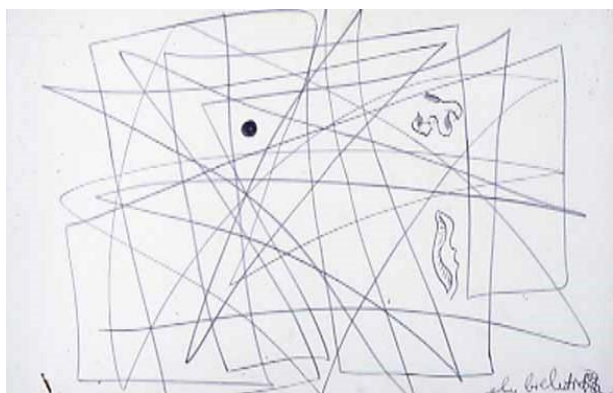

Basic Detail Report

(Untitled)

Primary Maker

Eli Beliutin

Date

1968

Medium

Graphite on paper

Dimensions

Image: 61.7 × 86.3 cm (24 5/16 × 34 in.) Sheet: 61.7 × 86.3 cm (24 5/16 × 34 in.)

Credit Line

Norton and Nancy Dodge Collection of Nonconformist Art from the Soviet Union