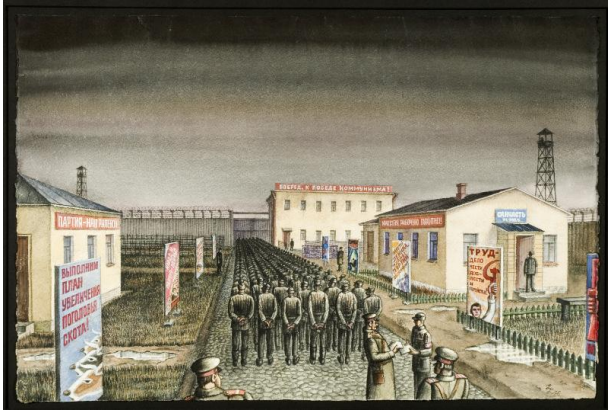

Basic Detail Report

Morning of the Motherland (Labor Camp Near Rostov-on-Don)

Primary Maker

Leonid Lamm

Date

1976

Medium

Watercolor on paper

Dimensions

Image: 37 × 56.3 cm (14 9/16 × 22 3/16 in.) Sheet: 37 × 56.3 cm (14 9/16 × 22 3/16 in.)

Credit Line

Norton and Nancy Dodge Collection of Nonconformist Art from the Soviet Union