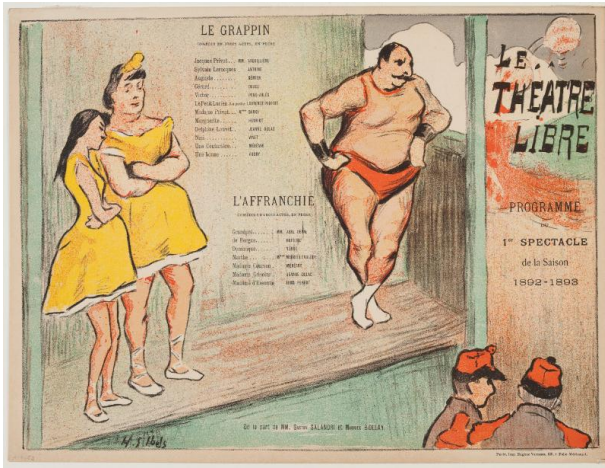

Basic Detail Report

Le Grappin and L'Affranchie: Le Théâtre Libre program

Primary Maker

Henri-Gabriel Ibels

Date

1892

Medium

Color lithograph on paper

Dimensions

Image: 22.7 x 31 cm (8 15/16 x 12 3/16 in.) Sheet: 24 x 32 cm (9 7/16 x 12 5/8 in.)

Credit Line

Museum Purchase