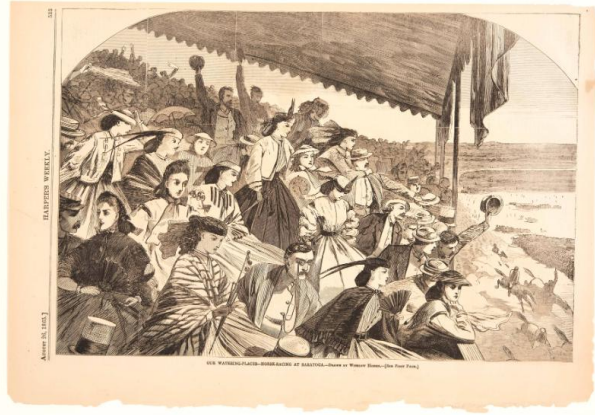

Basic Detail Report

Our Watering-Places - Horse-Racing At Saratoga

Primary Maker
Winslow Homer

Date
1865

Medium

Wood engraving on paper

Dimensions

Sheet: 27 × 39.5 cm (10 5/8 × 15 9/16 in.)