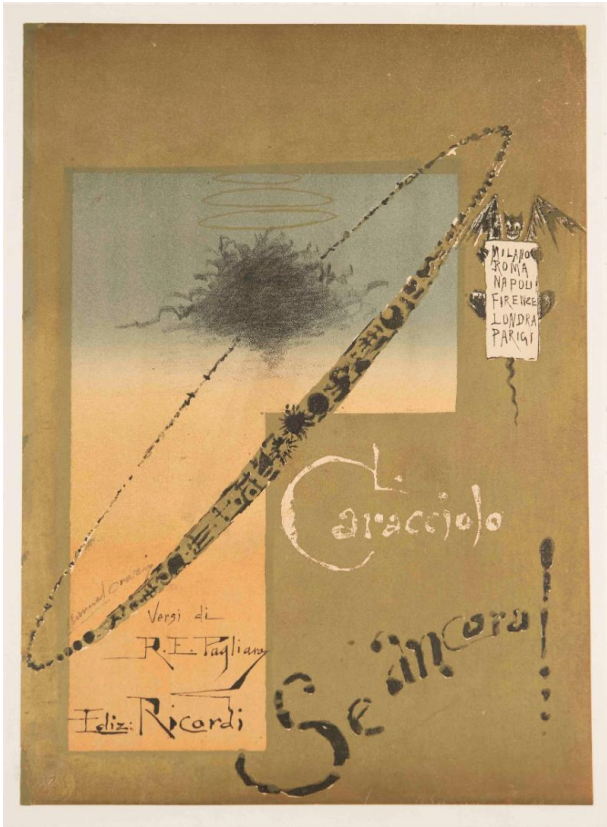

## Seancora

### Dimensions

Image: 34.5 × 24.9 cm (13 9/16 × 9 13/16 in.) Sheet: 26.4 × 26.7 cm (10 3/8 × 10 1/2 in.)