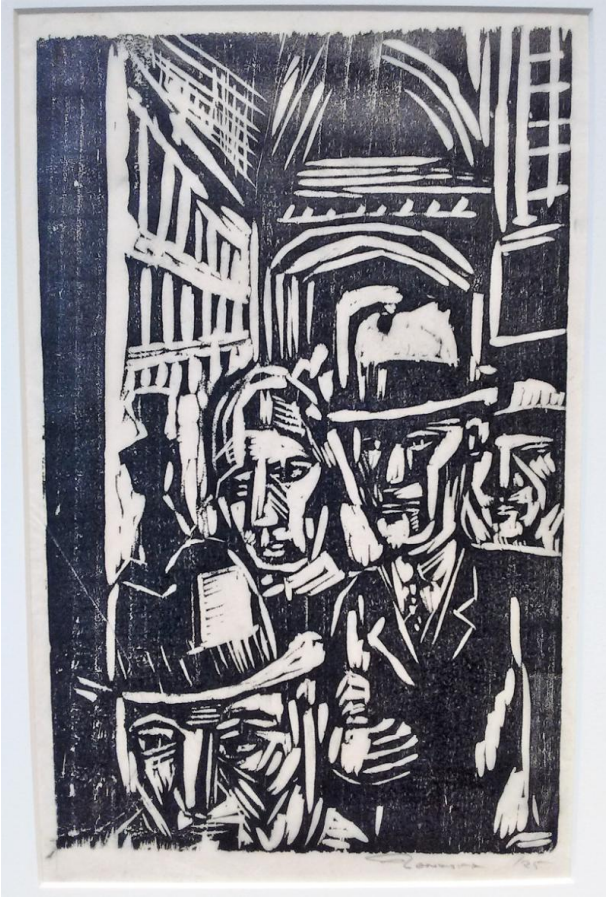

Basic Detail Report

Untitled

Primary Maker

Sam Glankoff

Date

undated

Medium

Woodcut on rice paper

Dimensions

Image: 28.7 x 18 cm (11 5/16 x 7 1/16 in.) Sheet: 32.4 x 21.8 cm (12 3/4 x 8 9/16 in.)

Credit Line

Museum Purchase