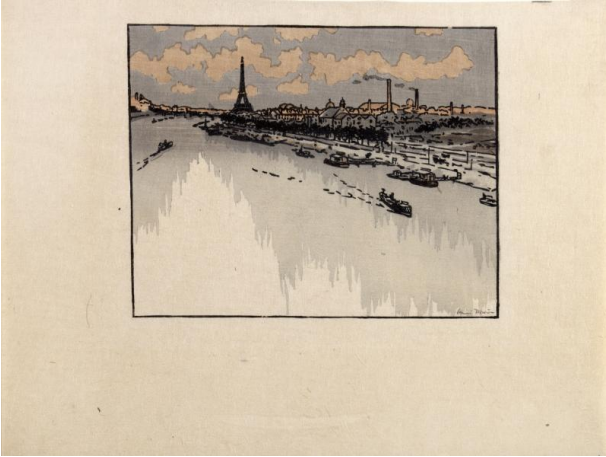

Basic Detail Report

Du Viaduc d'Auteuil

Primary Maker

Henri Rivière

Date

1891

Medium

Color woodcut on paper

Dimensions

Image: 16.7 × 21.1 cm (6 9/16 × 8 5/16 in.) Sheet: 26 × 34.8 cm (10 1/4 × 13 11/16 in.)

Credit Line

Gift of Sara and Armond Fields