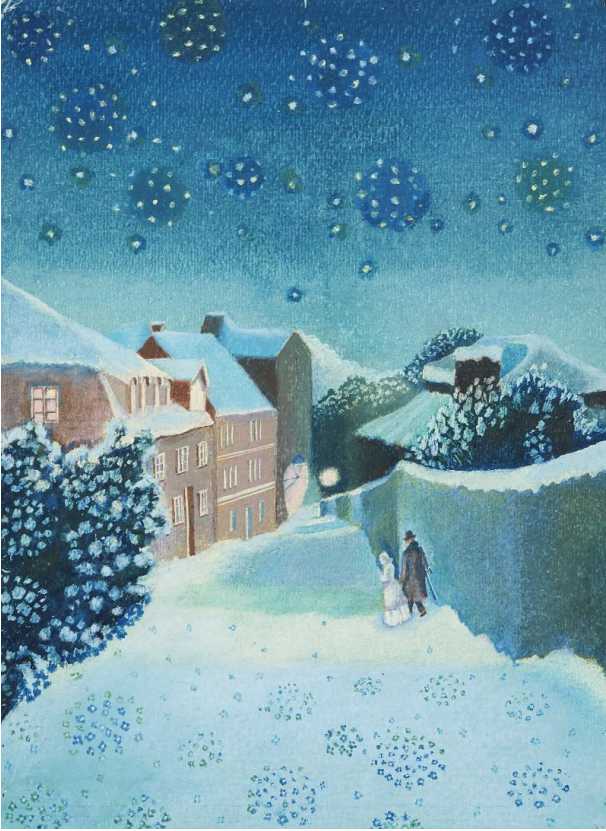

Basic Detail Report

Illustration for Peter Pan

Primary Maker

Irina Nakhova

Date

1975

Medium

Gouache on paper

Dimensions

Image: 30.2 × 22.3 cm (11 7/8 × 8 3/4 in.) Sheet: 30.2 × 22.3 cm (11 7/8 × 8 3/4 in.)

Credit Line

Norton and Nancy Dodge Collection of Nonconformist Art from the Soviet Union