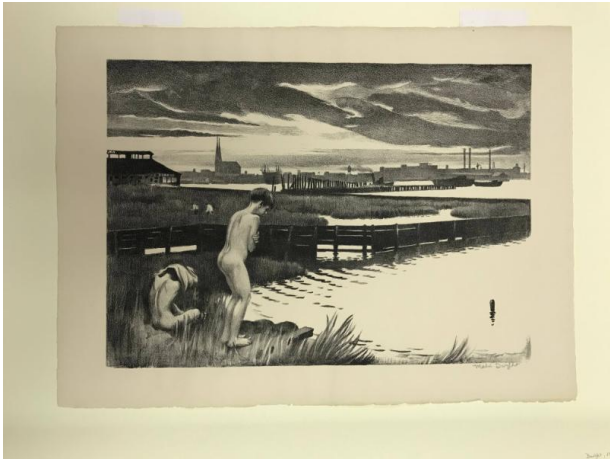

Basic Detail Report

Staten Island (Bathers II)

Primary Maker

Mabel Dwight

Date

1930

Medium

Lithograph on paper

Dimensions

Image: 23.5 × 33.2 cm (9 1/4 × 13 1/16 in.) Sheet: 29 × 40.5 cm (11 7/16 × 15 15/16 in.)

Credit Line

Gift of Dr. David and Ruth Robinson Eisenberg