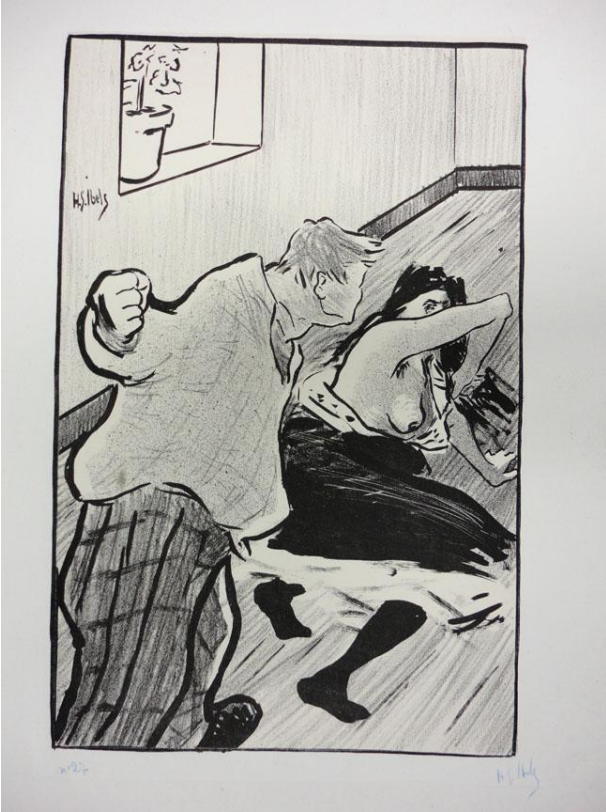

Basic Detail Report

Amoureuse

Primary Maker

Henri-Gabriel Ibels

Date

undated

Medium

Lithograph, chine collé on paper

Dimensions

Image: 27.5 x 18 cm (10 13/16 x 7 1/16 in.) Sheet: 36 x 27.5 cm (14 3/16 x 10 13/16 in.)

Credit Line

Herbert D. and Ruth Schimmel Art Purchase Fund