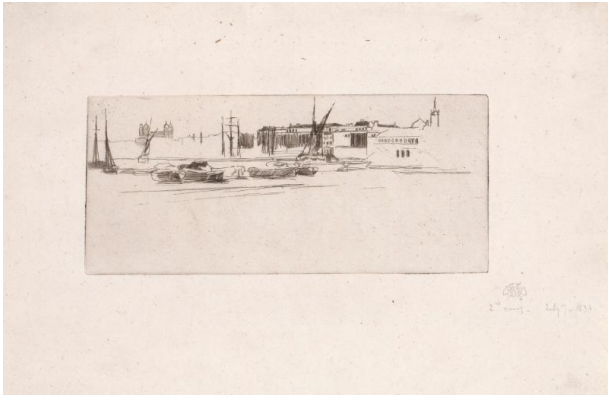

Basic Detail Report

Custom House

Primary Maker

James Abbott McNeill Whistler

Date

1878

Medium

Etching on ivory laid paper

Dimensions

Image: 8.3 x 18.8 cm (3 1/4 x 7 3/8 in.) Sheet: 19.9 x 31.1 cm (7 13/16 x 12 1/4 in.)

Credit Line

Gift of the Estate of Raymond V. Carpenter