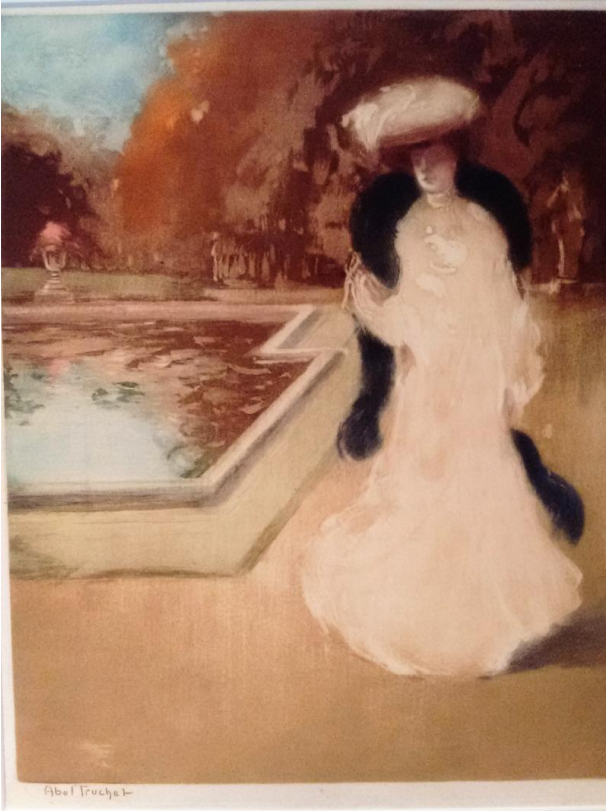

Basic Detail Report

Parisienne

Primary Maker

Louis Abel-Truchet

Date

1907

Medium

Color etching on paper

Dimensions

Image: 39.9 × 31.9 cm (15 11/16 × 12 9/16 in.) Sheet:
61.5 × 43.8 cm (24 3/16 × 17 1/4 in.)

Credit Line

Gift of Mr. and Mrs. Herbert Littman