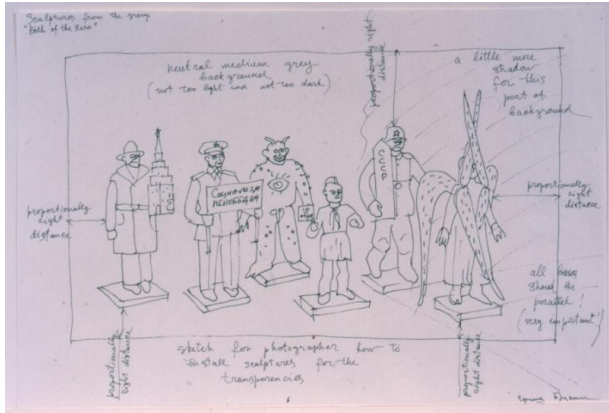

## Sketch for the Birth of the Hero

**Primary Maker**

Grisha Bruskin

**Date**

undated

**Medium**

Ink on paper

### Dimensions

Image: 30.2 x 45.3 cm (11 7/8 x 17 13/16 in.) Sheet: 30.2 x 45.2 cm (11 7/8 x 17 13/16 in.)

### Credit Line

Norton and Nancy Dodge Collection of Nonconformist Art from the Soviet Union