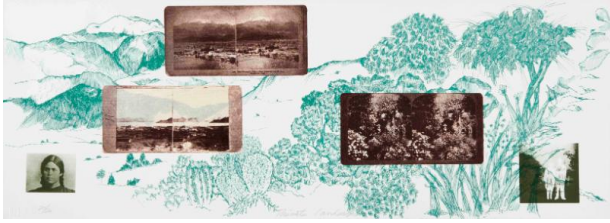

Basic Detail Report

Private Landscape/Public Territory

Primary Maker

Amalia Mesa-Bains

Date

1998

Medium

Lithograph with photograph and chine collé

Dimensions

Image (A): 27.1 × 75.2 cm (10 11/16 × 29 5/8 in.) Sheet (A): 27.1 × 75.2 cm (10 11/16 × 29 5/8 in.) Image (B): 27.1 × 75 cm (10 11/16 × 29 1/2 in.) Sheet (B): 27.1 × 75 cm (10 11/16 × 29 1/2 in.)