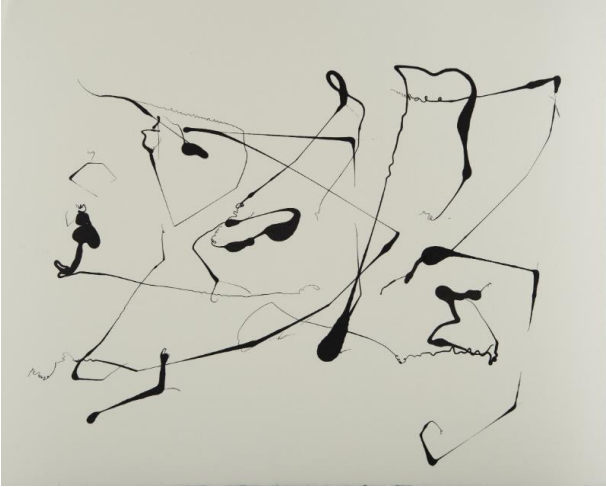

Basic Detail Report

Untitled from Rutgers Print Collaborative 2017 Portfolio

Primary Maker

Beverly Fredericks

Date

2017

Medium

Monotype on paper

Dimensions

Image: 27.8 × 35.3 cm (10 15/16 × 13 7/8 in.) Sheet: 27.8 × 35.3 cm (10 15/16 × 13 7/8 in.)

Credit Line

Gift of Rutgers Print Collaborative