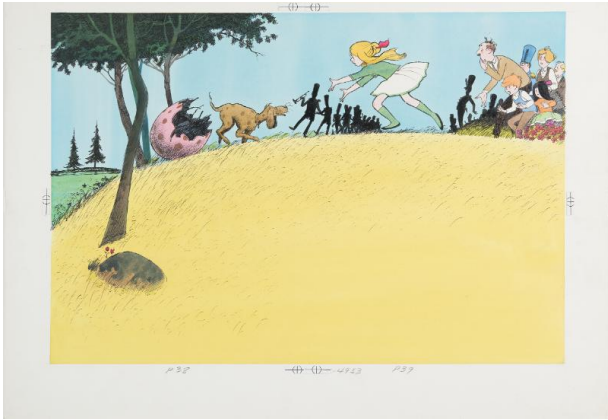

Basic Detail Report

"Feeling that something was expected of him, he turned to Alexandra." from How Fletcher Was Hatched

Primary Maker

Harry Devlin

Date

1969

Medium

Watercolor with pen and ink on illustration board

Dimensions

Image: 39.2 × 57.2 cm (15 7/16 × 22 1/2 in.) Panel: 46.9 × 67.2 cm (18 7/16 × 26 7/16 in.)

Credit Line

Gift of Wende and Harry Devlin