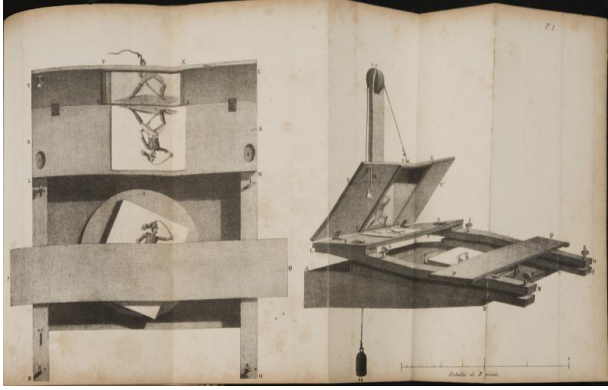

Basic Detail Report

Manuel du Dessinateur Lithographe

Primary Maker

Godefroy Engelmann

Date

1824

Medium

Book with lithographic illustrations

Dimensions

Overall (closed): 20.5 × 12.8 × 1 cm (8 1/16 × 5 1/16 × 3/8 in.)

Credit Line

Museum Purchase