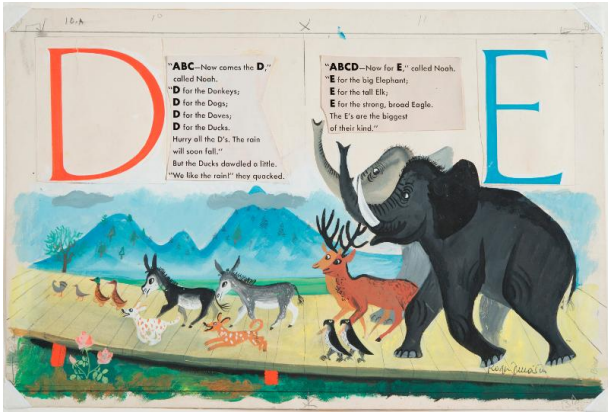

Basic Detail Report

"D" and "E" Page Designs for A for the Ark

Primary Maker

Roger Duvoisin

Date

1952

Medium

Gouache, graphite, and printed texts on paper

Dimensions

Image: 27.6 x 45.7 cm (10 7/8 x 18 in.) Sheet: 30.5 x 45.7 cm (12 x 18 in.)

Credit Line

Gift of the artist and family